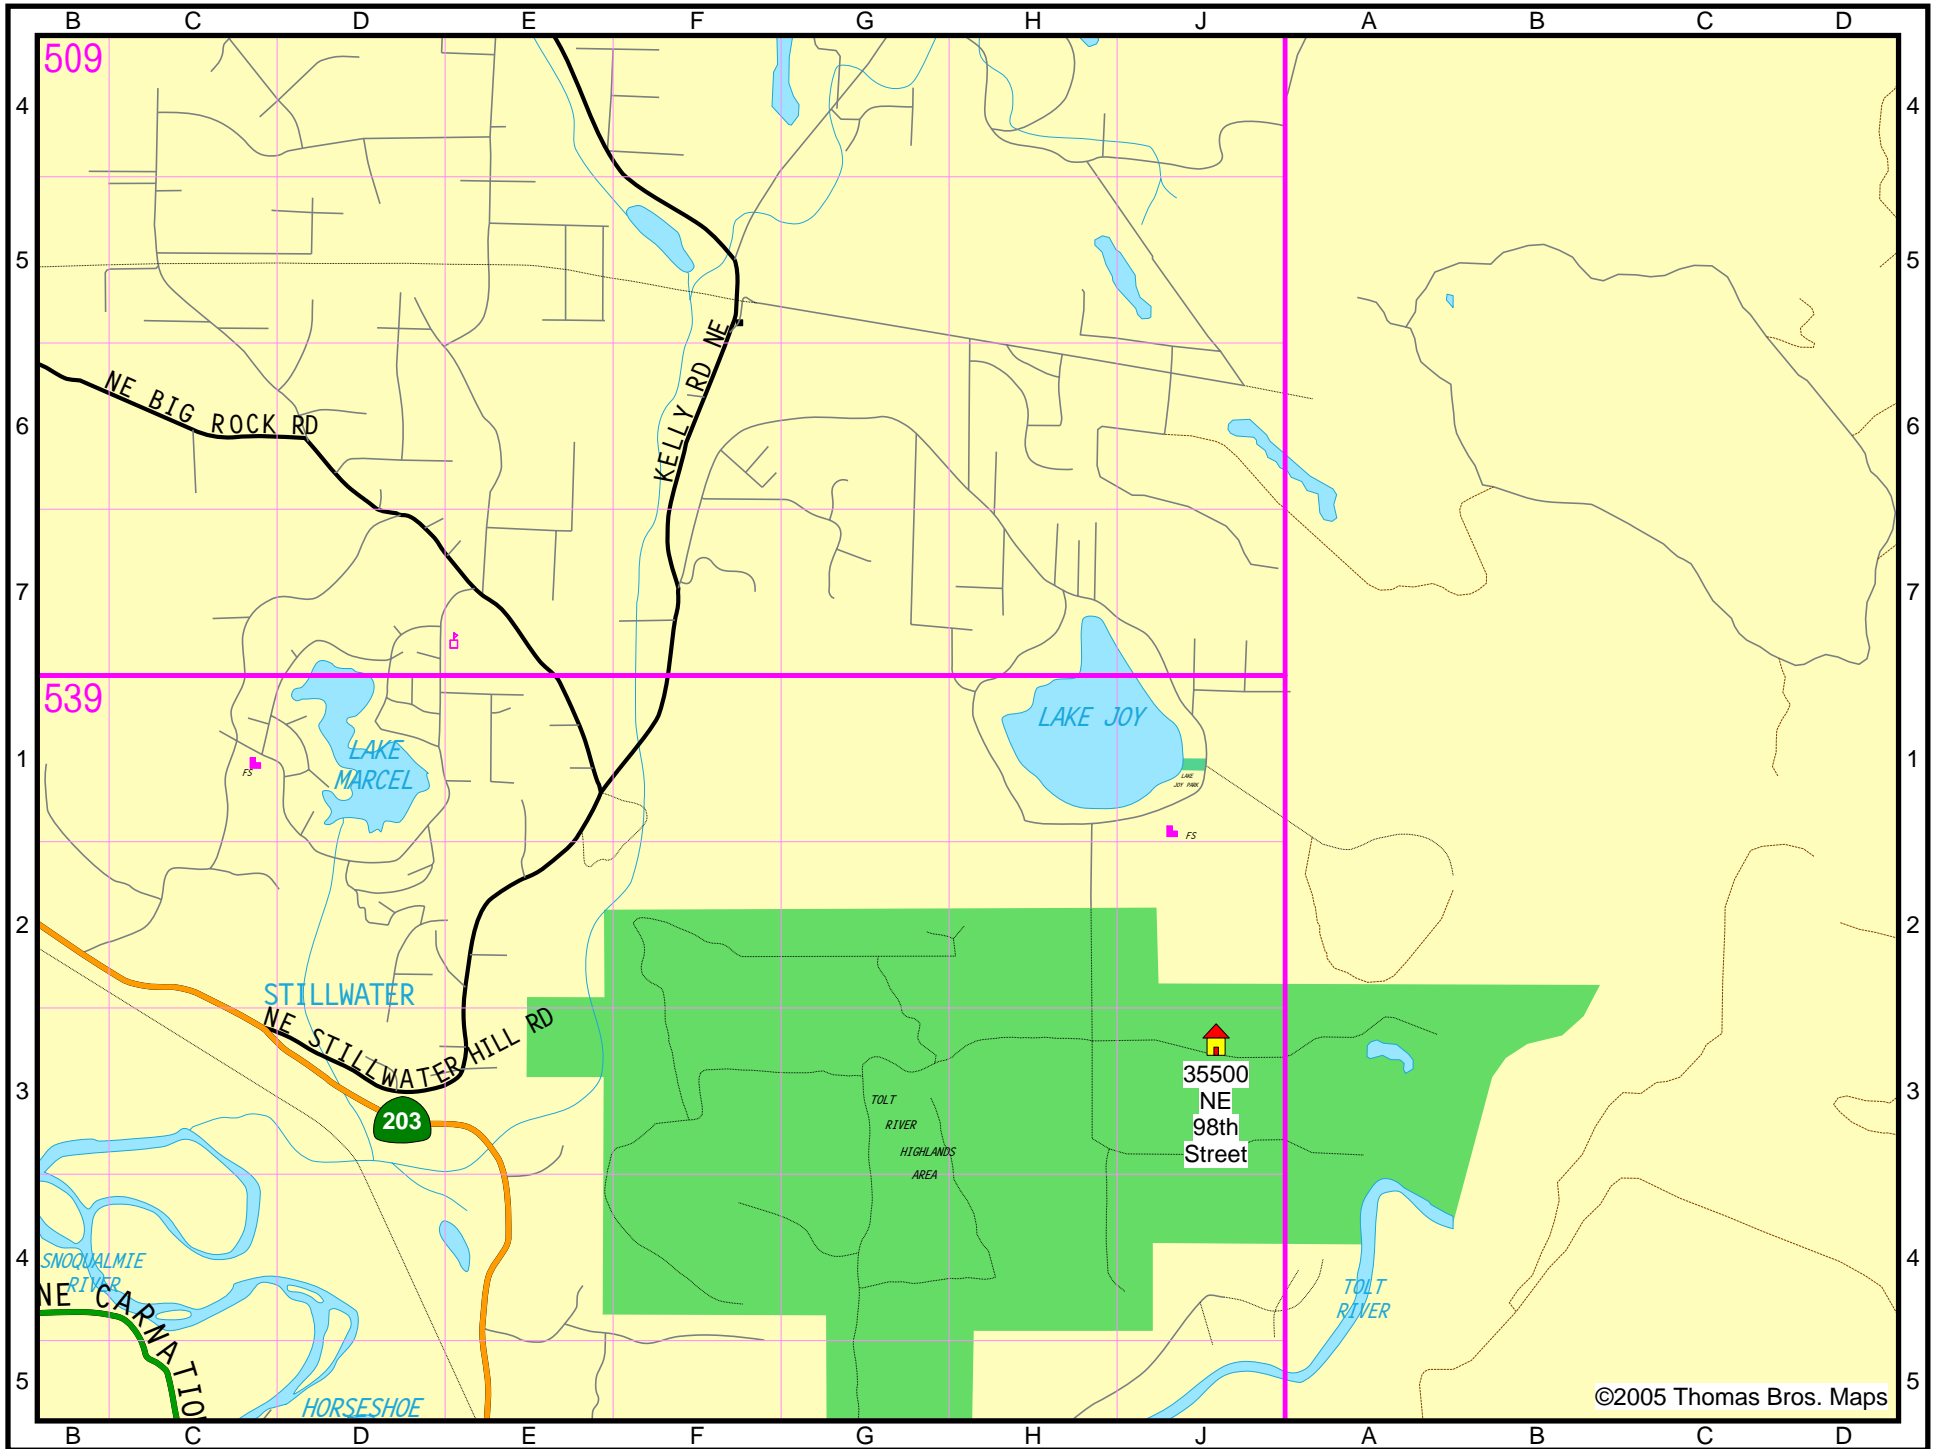

©2005 Thomas Bros. Maps

35500 NE 98th Street: 35500 NE 98th St, Unknown City, WA 98014, 539 - J3

©2005 Thomas Bros. Maps

35500 NE 98th Street: 35500 NE 98th St, Unknown City, WA 98014, 539 - J3